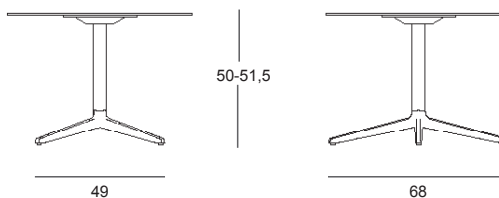

# PLANK®

MISTER X design Cisotti Laube

Mod. 9506-51 (Ø70) / Mod. 9507-51 (Ø80)  
Mod. 9510-51 (70x70) / Mod. 9511-51 (80x80)

Mod. 9506-01 (Ø70) / Mod. 9507-01 (Ø80)  
Mod. 9510-01 (70x70) / Mod. 9511-01 (80x80)

Tavolo. Base a quattro razze in ghisa verniciata a polvere nel colore nero o bianco. Piano tavolo in HPL Full Color o in MDF verniciato in nero o bianco.

Table. Four star cast iron base black or white powder coated. Table top in high pressure laminate (HPL) Full Color or in MDF powder coated in black or white.

nero  
black  
schwarz

bianco  
gray  
weiss

70x70  
80x80

Ø 70  
Ø 80